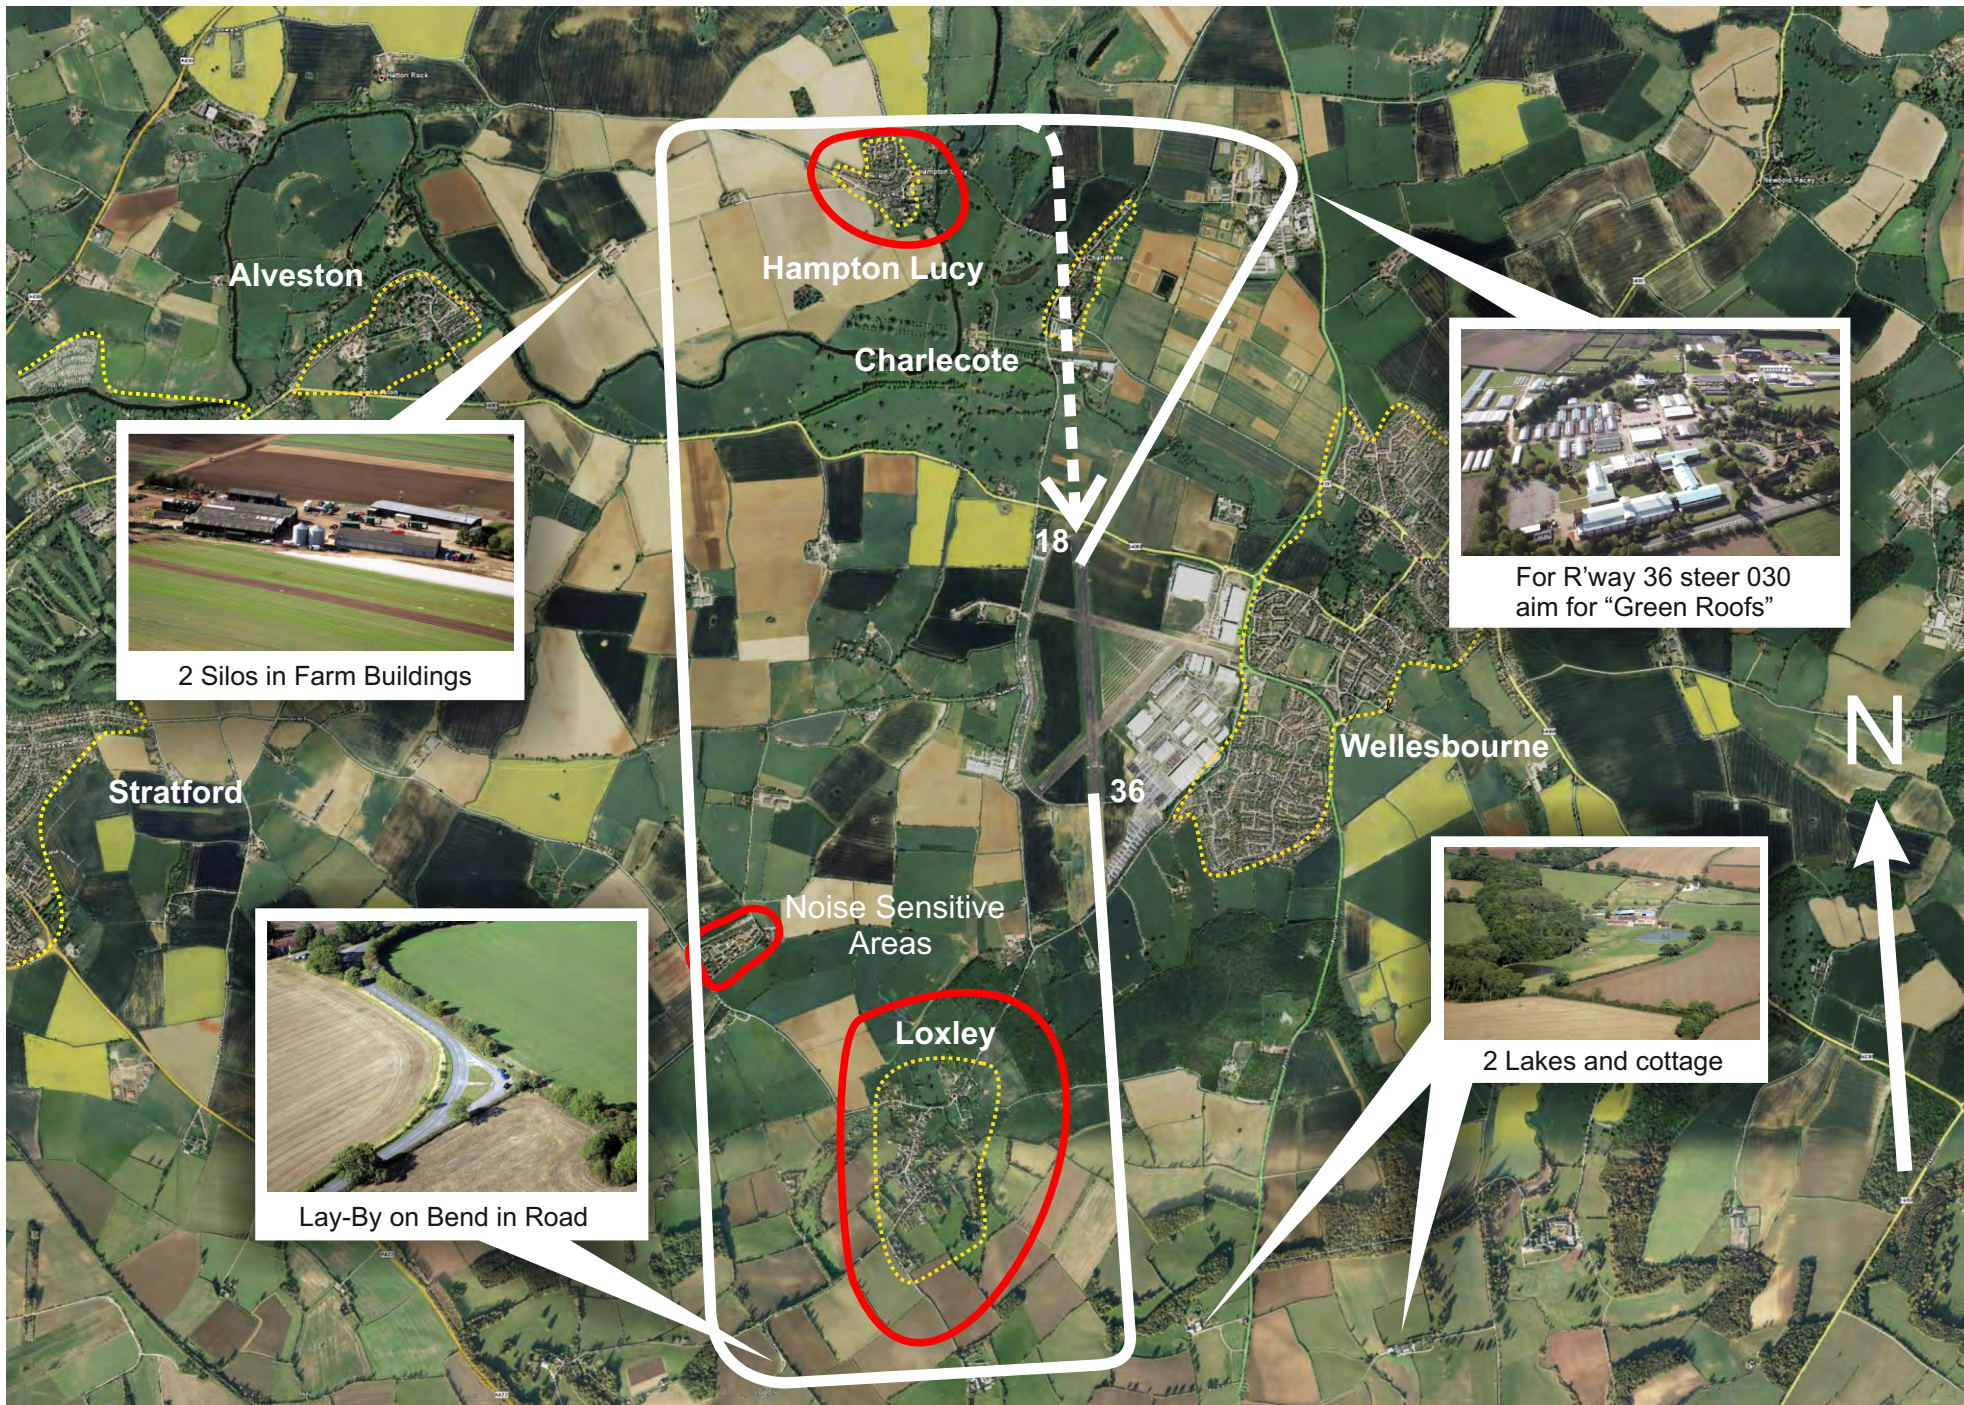

# EGBW (Wellesbourne Mountford) Visual Circuit - Runway 18/36

"Info" Freq. 124.025 - Circuit Height 1000ft on QFE